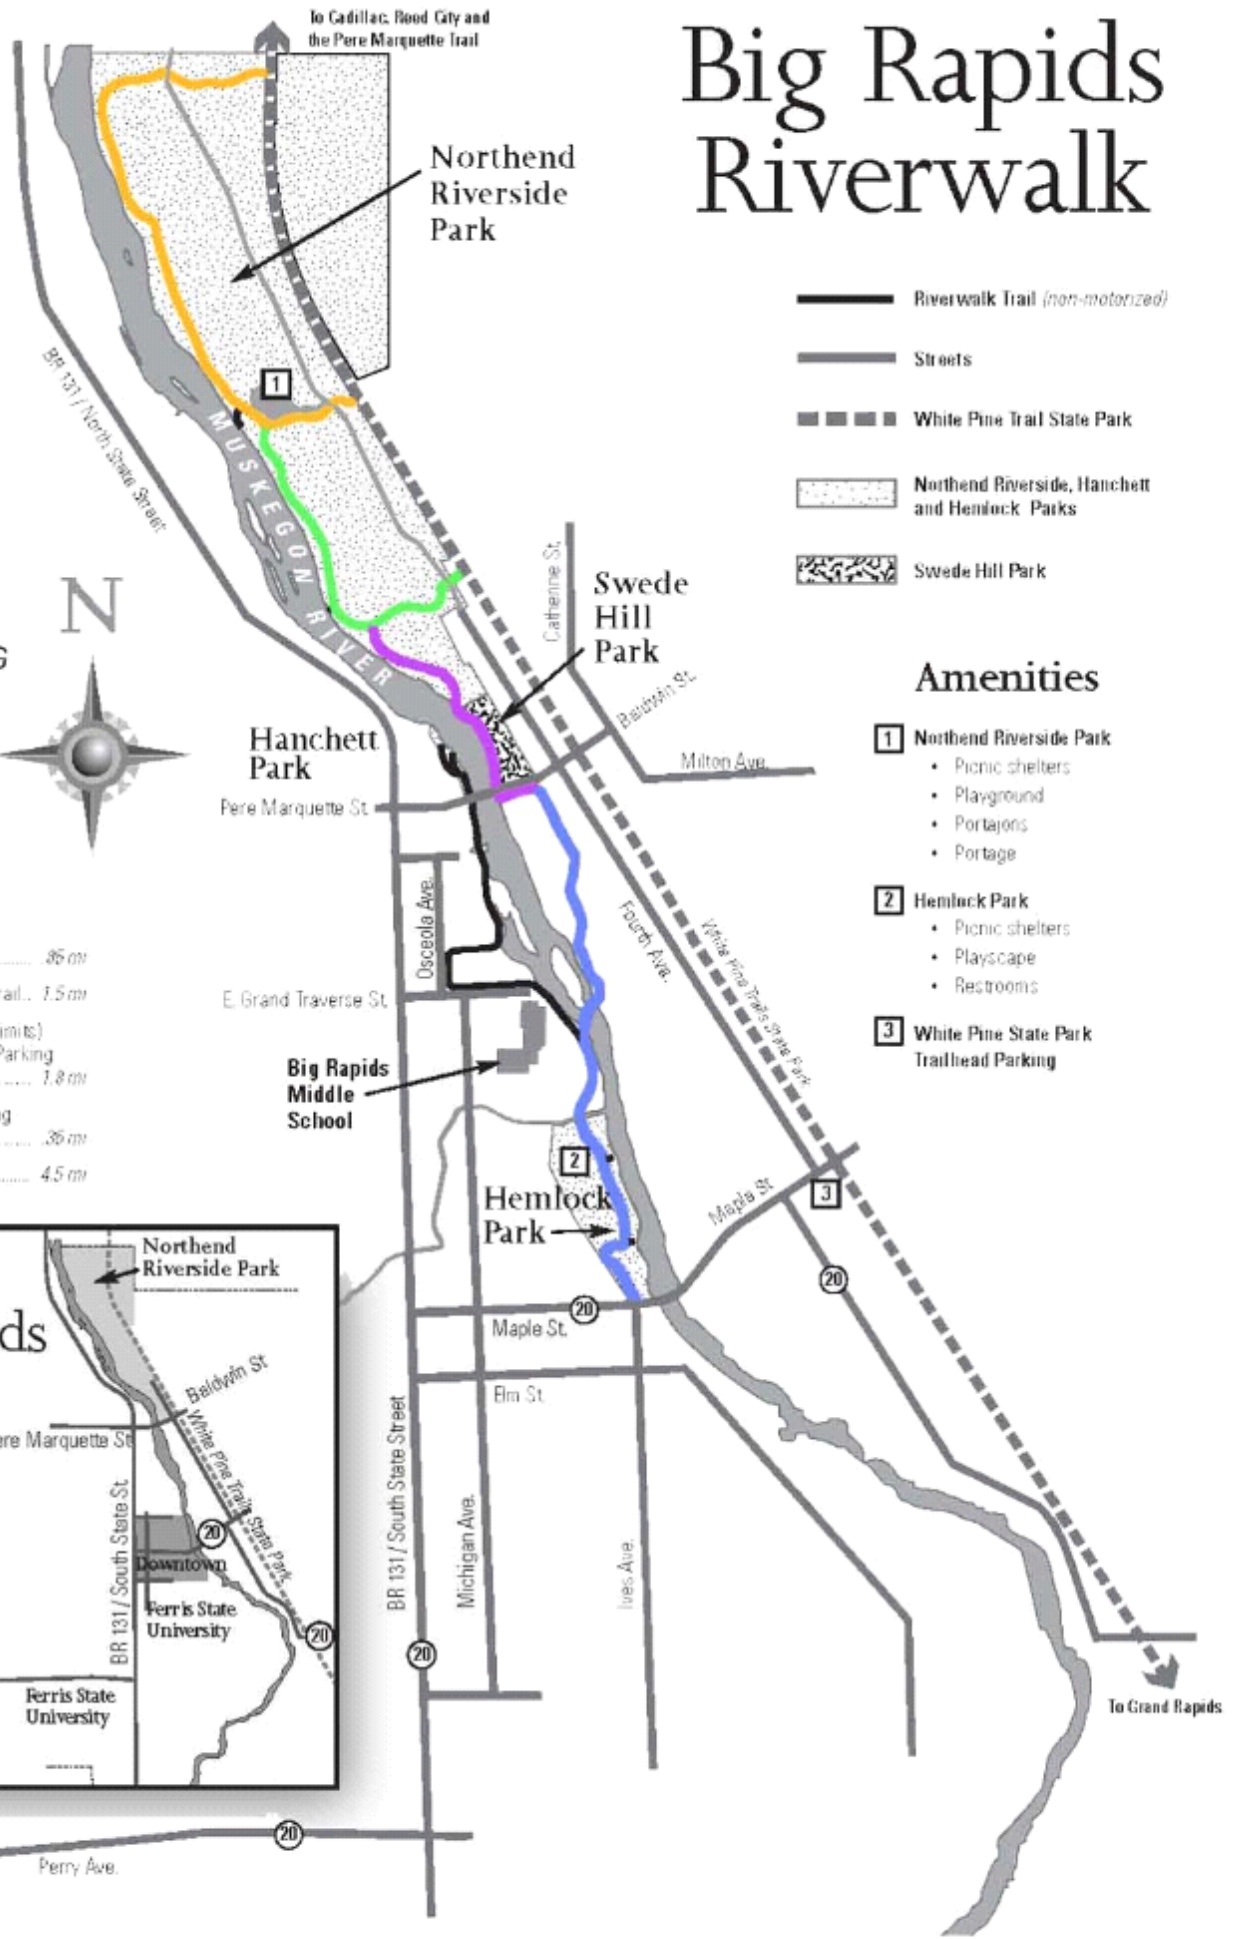

Big Rapids Riverwalk

4,960.0 ft
.94 miles

2,700.5 ft
.51 miles

1,905.0 ft
.36 miles

4,356.0 ft
.83 miles

TOTAL MILES
NOT INCLUDING
PHASE II
2.64

Distances

- Maple St to Baldwin St..... .86 mi
- Baldwin St. to White Pine Trail... 1.5 mi
- White Pine Trail (north city limits)
to White Pine Trailhead Parking
(at Maple St) 1.8 mi
- White Pine Trailhead Parking
to Maple St36 mi
- Total Miles 4.5 mi

- Riverwalk Trail (non-motorized)
- Streets
- White Pine Trail State Park
- Northend Riverside, Hanchett and Hemlock Parks
- Swede Hill Park

Amenities

- 1** Northend Riverside Park
 - Picnic shelters
 - Playground
 - Portajons
 - Portage
- 2** Hemlock Park
 - Picnic shelters
 - Playscape
 - Restrooms
- 3** White Pine State Park Trailhead Parking